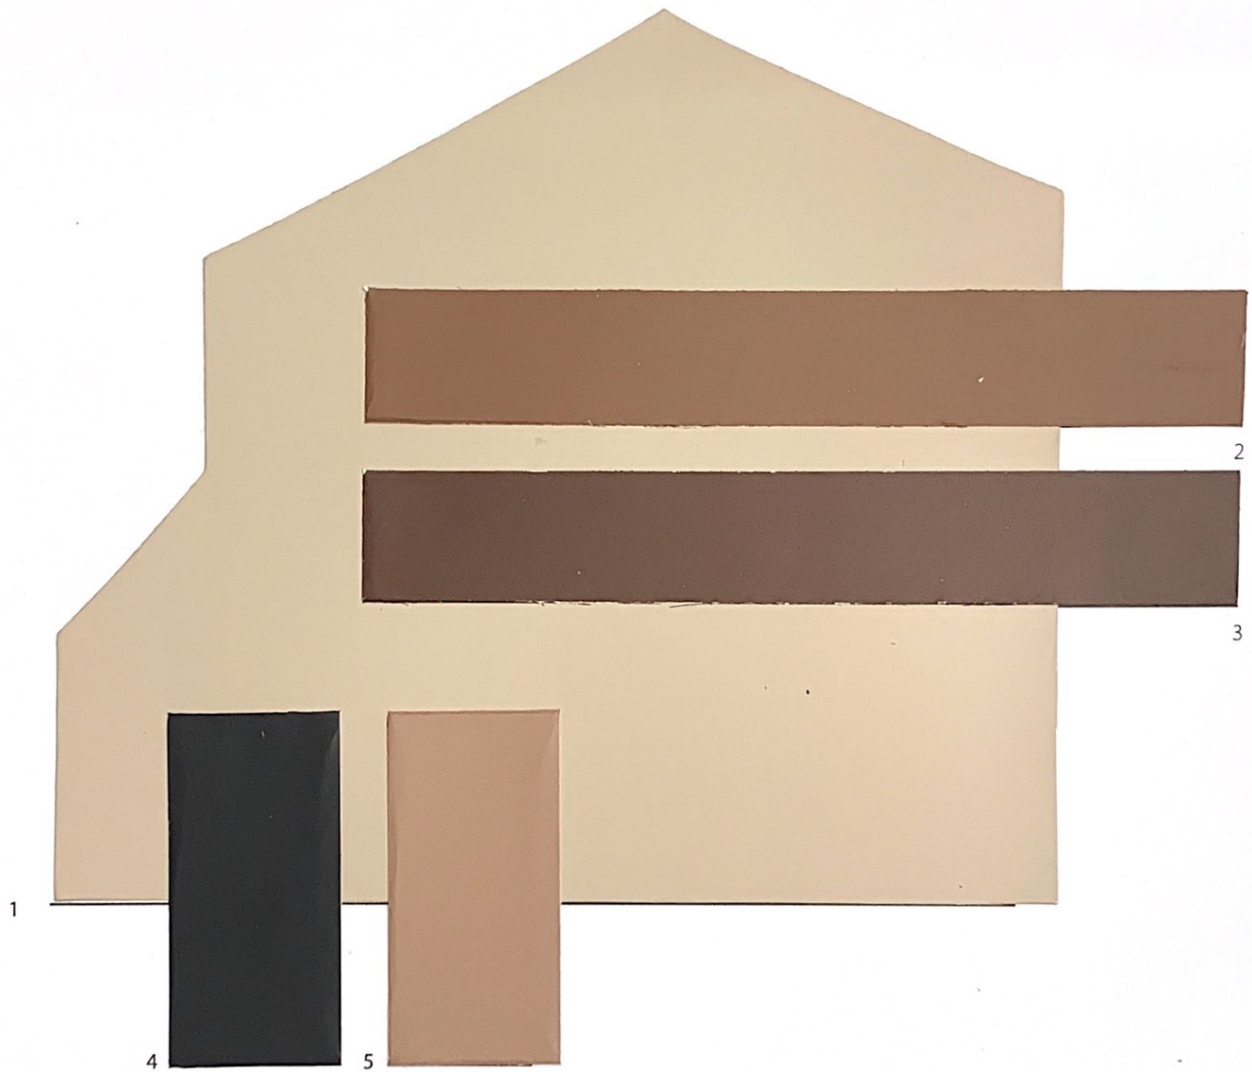

Scheme E Roof Tile # 3

1 Body	SW 6065 Bona Fide Beige
2 Trim	SW 6061 Tanbark
3 Entry Door	SW 6048 Terra Brun
4 Iron	SW 6258 Tricorn Black
5 Garage Door	SW 9081 Redend Point