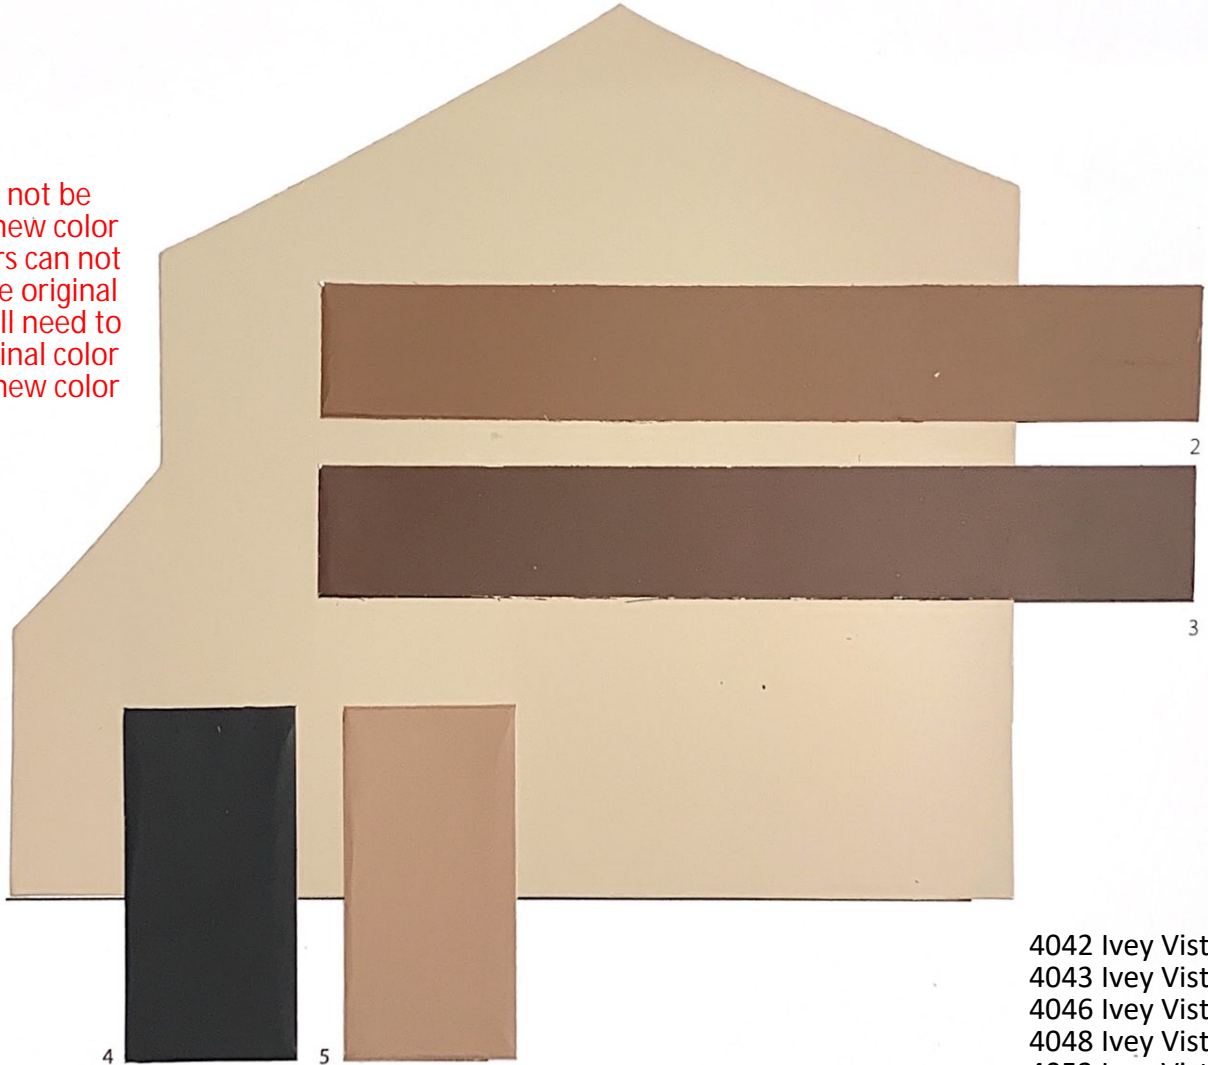

Color Schemes can not be changed. This is the new color scheme and the colors can not be combined with the original color scheme. You will need to choose all of the original color scheme or all of the new color scheme.

- 423 Blue Sage Way
- 431 Blue Sage Way
- 440 Blue Sage Way
- 451 Blue Sage Way
- 452 Blue Sage Way
- 467 Blue Sage Way
- 468 Blue Sage Way
- 475 Blue Sage Way
- 488 Blue Sage Way
- 492 Blue Sage Way
- 4003 Ivey Vista Way
- 4006 Ivey Vista Way
- 4010 Ivey Vista Way
- 4011 Ivey Vista Way
- 4013 Ivey Vista Way
- 4023 Ivey Vista Way
- 4028 Ivey Vista Way
- 4031 Ivey Vista Way
- 4032 Ivey Vista Way
- 4033 Ivey Vista Way
- 4034 Ivey Vista Way
- 4037 Ivey Vista Way
- 4038 Ivey Vista Way

- 4042 Ivey Vista Way
- 4043 Ivey Vista Way
- 4046 Ivey Vista Way
- 4048 Ivey Vista Way
- 4053 Ivey Vista Way
- 4057 Ivey Vista Way
- 4060 Ivey Vista Way
- 4061 Ivey Vista Way
- 4065 Ivey Vista Way
- 4066 Ivey Vista Way
- 4077 Ivey Vista Way
- 4078 Ivey Vista Way
- 4082 Ivey Vista Way
- 4087 Ivey Vista Way
- 4090 Ivey Vista Way
- 4097 Ivey Vista Way

Scheme E Roof Tile # 3

1	Body	SW 6065 Bona Fide Beige
2	Trim	SW 6061 Tanbark
3	Entry Door	SW 6048 Terra Brun
4	Iron	SW 6258 Tricorn Black
5	Garage Door	SW 9081 Redend Point

Color samples shown approximate actual paint colors as closely as possible. 20-04-0755 2/13/2020