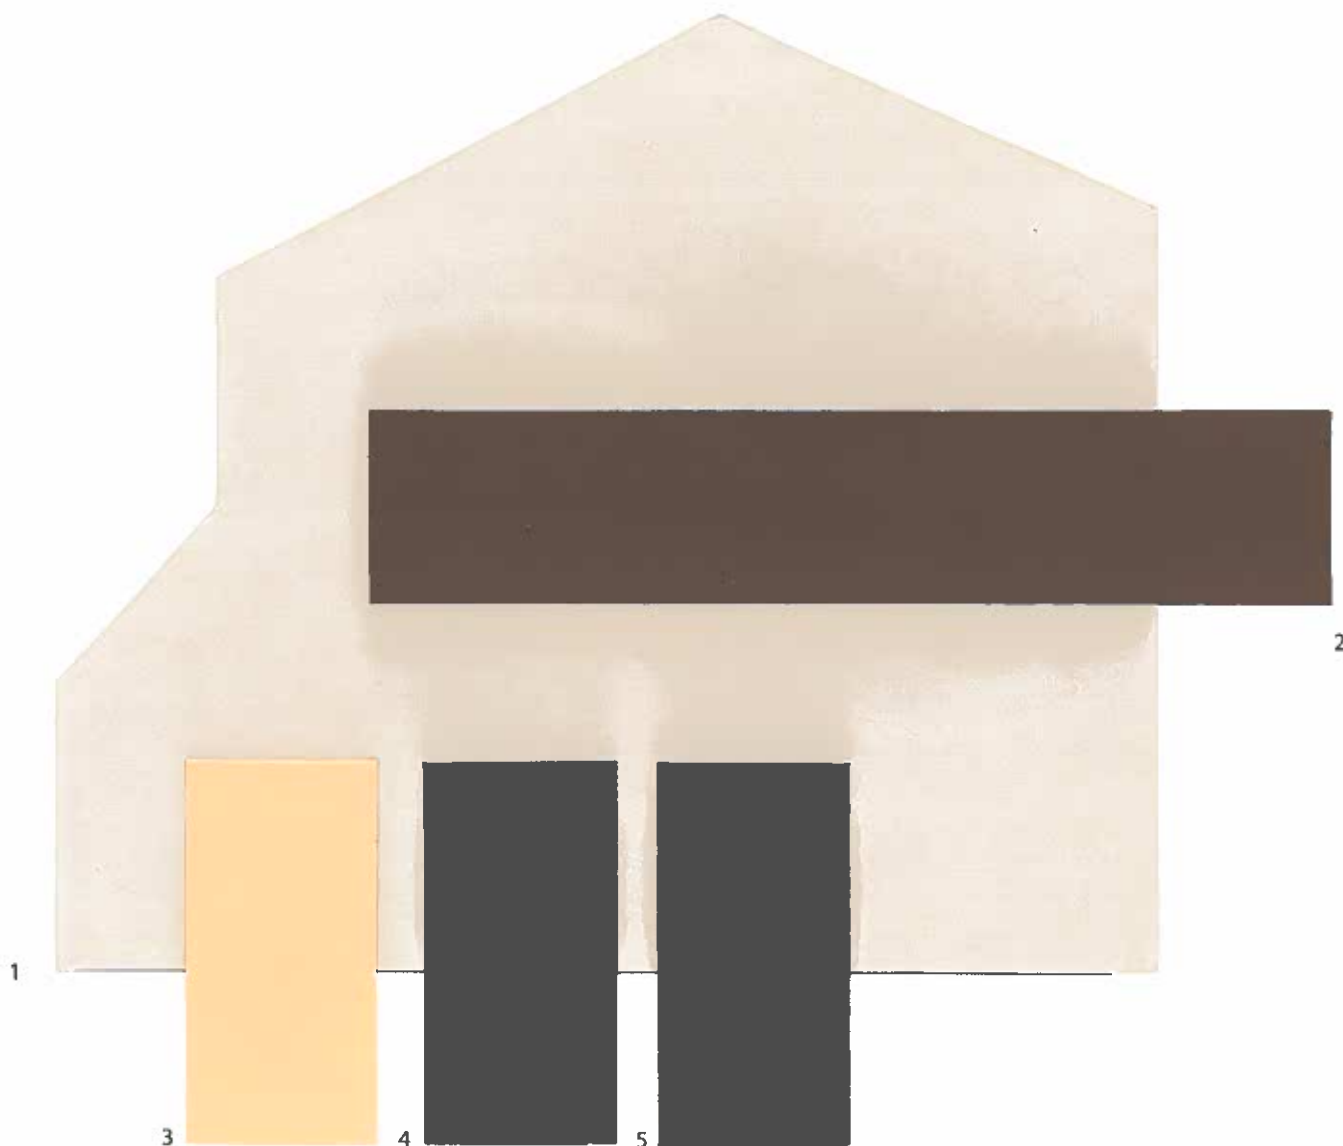

The Following Homes Fall Under This Scheme

Scheme 1

- 1 Body SW 6078 Realist Beige
- 2 Trim SW 6047 Hot Cocoa
- 3 Door SW 6351 Sweet Orange
- 4 Shutters SW 0077 Classic French Gray
- 5 Iron SW 6258 Tricorn Black

- 432 Blue Sage Way
- 447 Blue Sage Way
- 468 Blue Sage Way
- 484 Blue Sage Way

- 4009 Ivey Vista Way
- 4022 Ivey Vista Way
- 4024 Ivey Vista Way
- 4025 Ivey Vista Way
- 4031 Ivey Vista Way
- 4051 Ivey Vista Way
- 4067 Ivey Vista Way
- 4069 Ivey Vista Way
- 4078 Ivey Vista Way
- 4081 Ivey Vista Way
- 4090 Ivey Vista Way
- 4099 Ivey Vista Way

Color Schemes can not be changed.
This is the original color scheme and the colors can not be combined with the new colors. You will need to choose all of the original color scheme or all of the new color scheme.